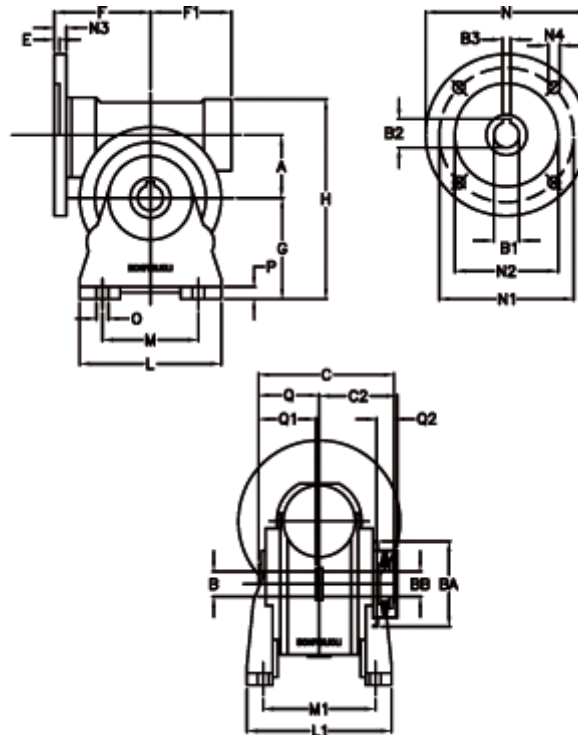

Article number: 390204907022216

Description: Worm Gear with Torque Limiter
VF 49-L1-A-70 P63B5

Measures

a = 49.50	C2 = 63,5	L1 = 124.0	O = 8.5
B = 25	Description = VF 49A-xx-63B5	m = 63	P = 12
B1 E7 = 11	E = 3.0	M1 = 98.5	Q = 51.0
B2 = 12.8	F = 70	N = 140	Q1 = 41
B3 H9 = 4	F1 = 63	N1 = 115	Q2 = 15
BA = 63	g = 82	N2 = 95	
BB H7 = 14	H = 162	N3 = 10.5	
C = 105	L = 110	N4 = 9,5	